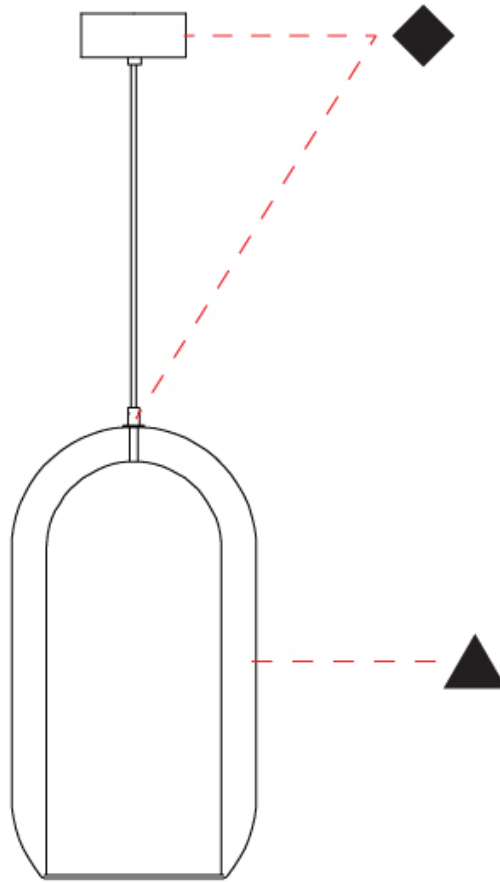

AERON MONOPOINT SUSPENSION

D141206-

PROJECT _____

TYPE _____

SPECIFIER _____

QUANTITY _____

DATE _____

D