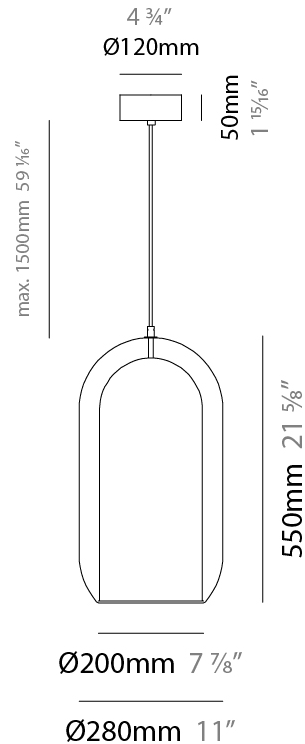

PROJECT	_____
TYPE	_____
SPECIFIER	_____
QUANTITY	_____
DATE	_____

AERON MONOPOINT SUSPENSION

D141206-

base number   Finish Options   -   Finish Options

1. To build a product code in our configurator select the specify button on the base model # product page
2. To build a manual product code on this datasheet choose from the options listed below in blue font and add the suffix to the base model #

GENERAL

Series: Aeron
Subseries: Aeron Monopoint
Brand: Cangini & Tucci
Division: Design
Mounting Type: Suspension
Mounting Location: Ceiling
Subcategory: Ambient

PHYSICAL

Shape: Cylinder
Diameter (mm): 280
Diameter (in): 11
Height (mm): 550
Height (in): 21 ⁵/₈
Max. Overall Height (mm): 2050
Max. Overall Height (in): 80 ¹¹/₁₆
Light Distribution: Omnidirectional
Weight (kg): 3.570
Weight (lbs): 7.87
Fixture Finish: [AMB](#) / [GRN](#) / [PNK](#) / [RUB](#) / [SKB](#) / [SMK](#) / [TOB](#) / [TRA](#)
Holder Finish: CHR / SGD / SBK
Fixture Material: Glass / Metal
Cable Details: 1,500mm / 59 1/16" - Black Rubber Cable

ELECTRICAL

Number of Lamps: 1
Lamp Type: LED Retrofit
Bulb Included: Bulb Not Included
Max. Wattage Per Lamp (W): 8
Lamp Base: E26
Input Voltage (V): 120
Upon Request: GU24 / 277Vac

LED

OPTICAL

RATINGS AND CERTIFICATIONS

Certified By: Certified for North American Standards
IP rating: IP20