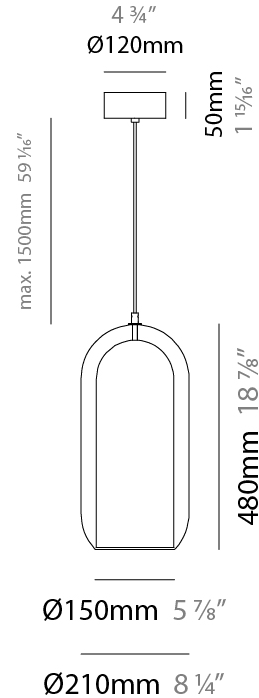

PROJECT	_____
TYPE	_____
SPECIFIER	_____
QUANTITY	_____
DATE	_____

AERON MONOPOINT SUSPENSION

D141205-

base number   Finish Options   -   Finish Options

1. To build a product code in our configurator select the specify button on the base model # product page
2. To build a manual product code on this datasheet choose from the options listed below in blue font and add the suffix to the base model #

GENERAL

Series: Aeron
Subseries: Aeron Monopoint
Brand: Cangini & Tucci
Division: Design
Mounting Type: Suspension
Mounting Location: Ceiling
Subcategory: Ambient

PHYSICAL

Shape: Cylinder
Diameter (mm): 210
Diameter (in): 8 ¼
Height (mm): 480
Height (in): 18 7/8
Max. Overall Height (mm): 1980
Max. Overall Height (in): 77 15/16
Light Distribution: Omnidirectional
Weight (kg): 2.800
Weight (lbs): 6.17
Fixture Finish: [AMB / GRN / GRN / RUB / SKB / SMK / TOB / TRA](#)
Holder Finish: CHR / SGD / SBK
Fixture Material: Glass / Metal
Cable Details: 1,500mm / 59 1/16" - Black Rubber Cable

ELECTRICAL

Number of Lamps: 1
Lamp Type: LED Retrofit
Bulb Included: Bulb Not Included
Max. Wattage Per Lamp (W): 8
Lamp Base: E26
Input Voltage (V): 120
Upon Request: GU24 / 277Vac

LED

OPTICAL

RATINGS AND CERTIFICATIONS

Certified By: Certified for North American Standards
IP rating: IP20