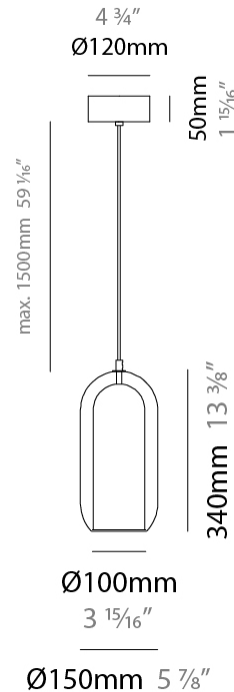

AERON MONOPOINT SUSPENSION

D141204-

base number   Finish   Finish
Options   Options

1. To build a product code in our configurator select the specify button on the base model # product page
2. To build a manual product code on this datasheet choose from the options listed below in blue font and add the suffix to the base model #

GENERAL

Series: Aeron
Subseries: Aeron Monopoint
Brand: Cangini & Tucci
Division: Design
Mounting Type: Suspension
Mounting Location: Ceiling
Subcategory: Ambient

PHYSICAL

Shape: Cylinder
Diameter (mm): 150
Diameter (in): 5 ⁷/₈
Height (mm): 340
Height (in): 13 ³/₈
Max. Overall Height (mm): 1830
Max. Overall Height (in): 72 ¹/₁₆
Light Distribution: Omnidirectional
Weight (kg): 1.356
Weight (lbs): 2.99
[Fixture Finish: AMB / GRN / PNK / RUB / SKB / SMK / TOB / TRA](#)
Holder Finish: CHR / SGD / SBK
Fixture Material: Glass / Metal
Cable Details: Black Rubber Cable

ELECTRICAL

Number of Lamps: 1
Lamp Type: LED Retrofit
Bulb Included: Bulb Not Included
Max. Wattage Per Lamp (W): 8
Lamp Base: E26
Input Voltage (V): 120
Upon Request: GU24 / 277Vac

LED

OPTICAL

RATINGS AND CERTIFICATIONS

Certified By: Certified for North American Standards
IP rating: IP20

PROJECT
TYPE
SPECIFIER
QUANTITY
DATE