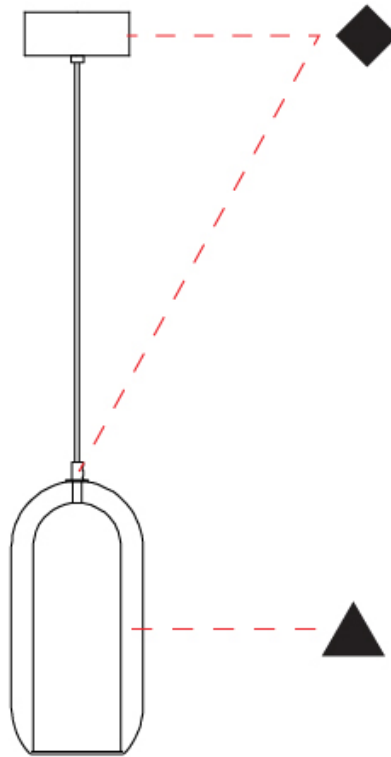

AERON MONOPOINT SUSPENSION

D141204-

PROJECT _____

TYPE _____

SPECIFIER _____

QUANTITY _____

DATE _____

D